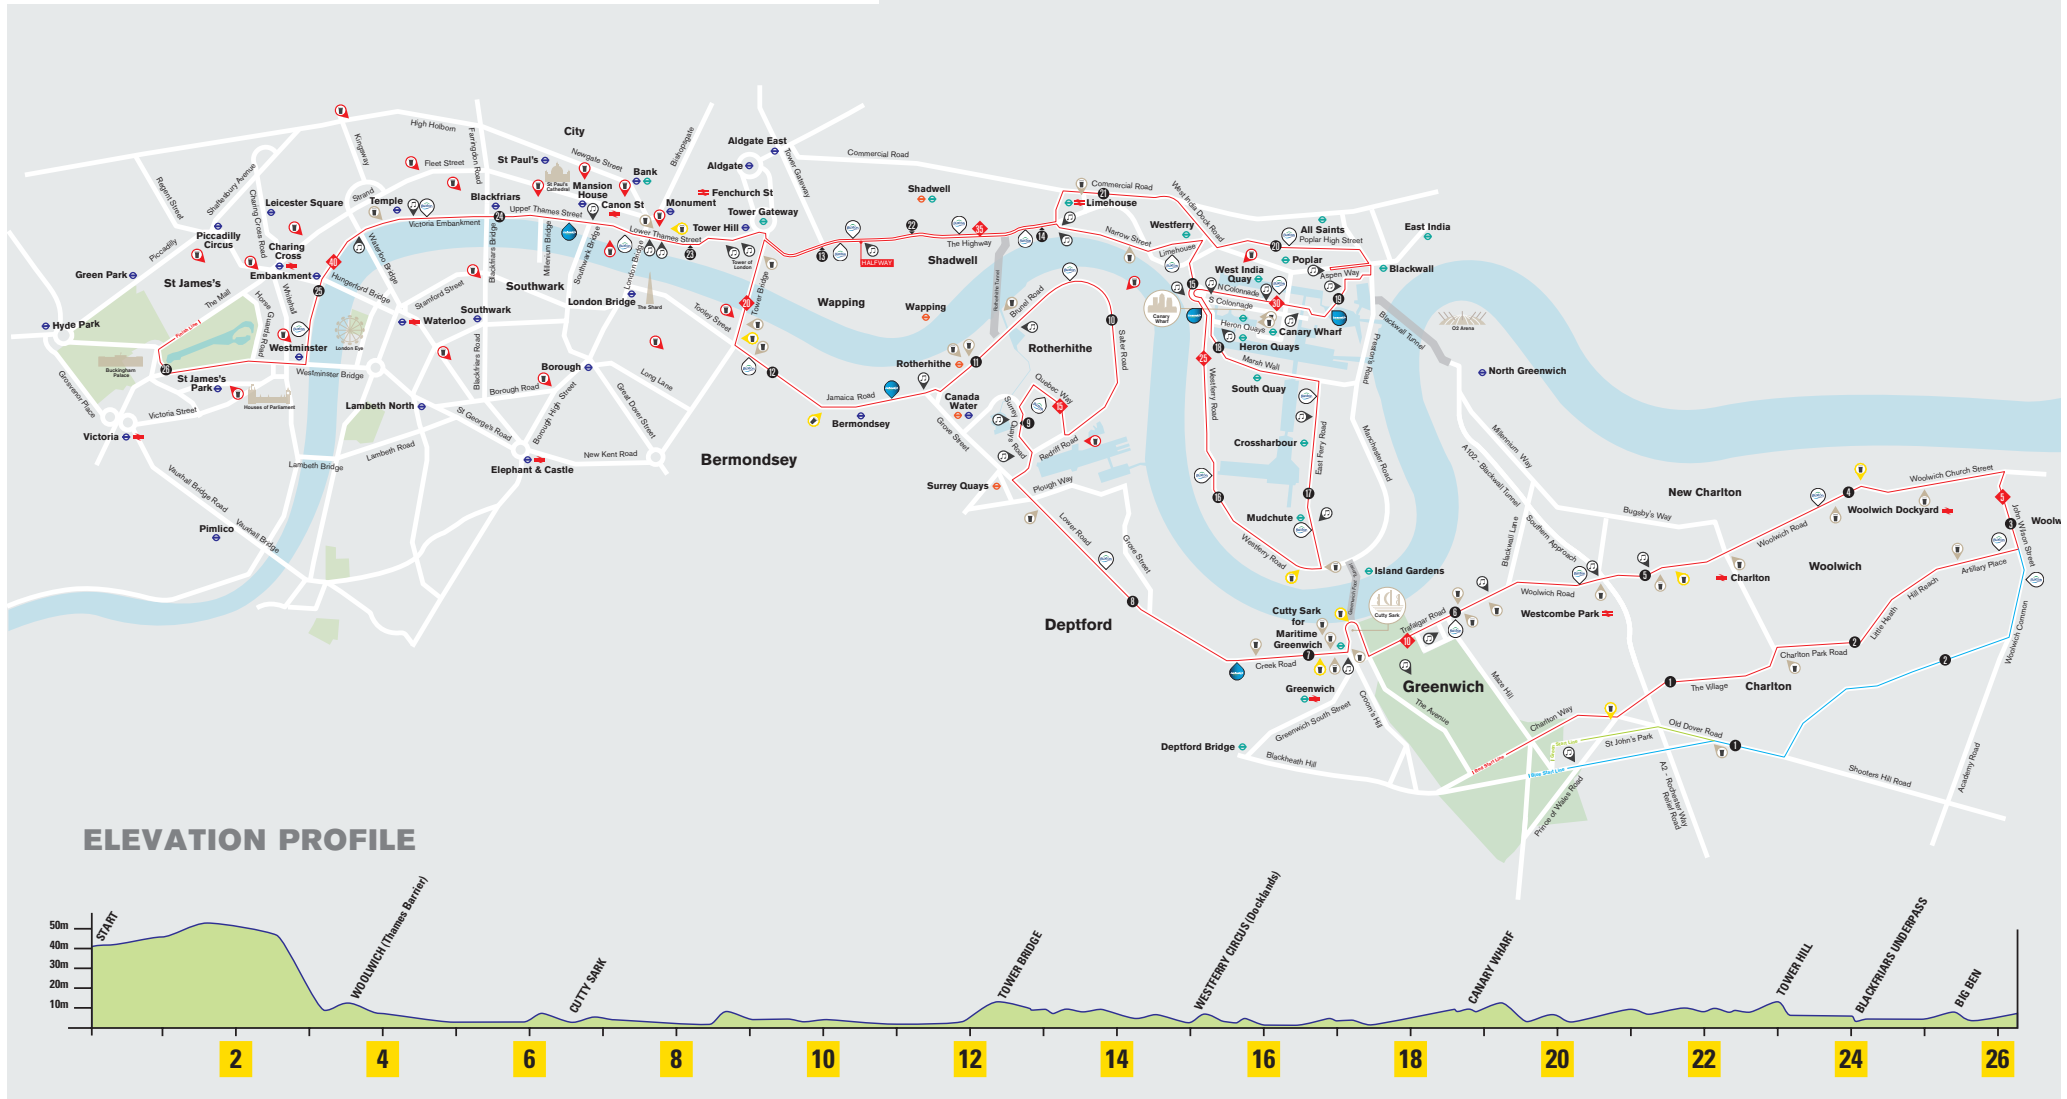

COURSE MAP

KEY

-  Buxton Natural Spring Water
-  Fuller's pub on course
-  Pub on course
-  Lucozade Sports drink
-  1 Mile Marker
-  Pub on course with music
-  Music on course
-  10 KM Marker
-  The Route